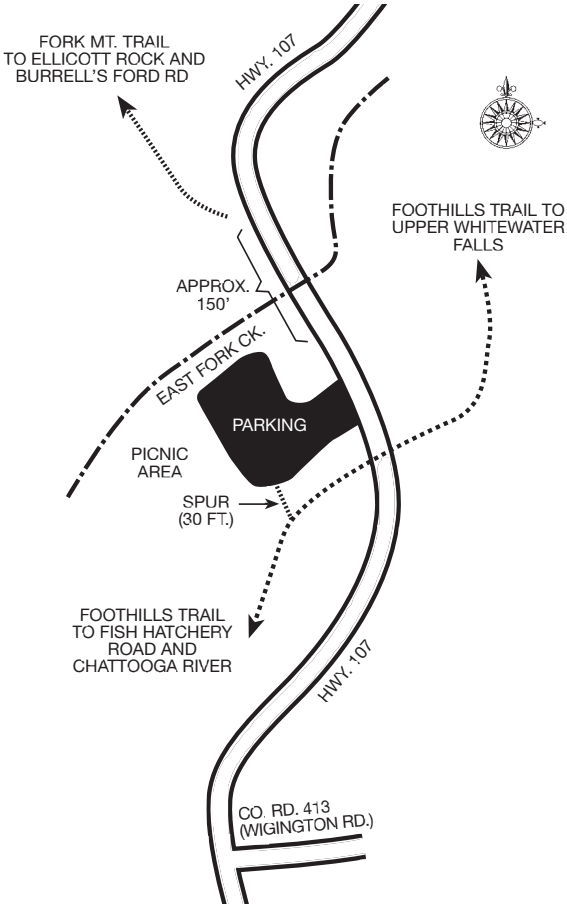

SLOAN BRIDGE TRAIL ACCESS

Map #8

Note:

Trail crosses Hwy. 107 approximately 30 ft. southeast from the parking area and 0.2 miles north of SC 413 intersection.